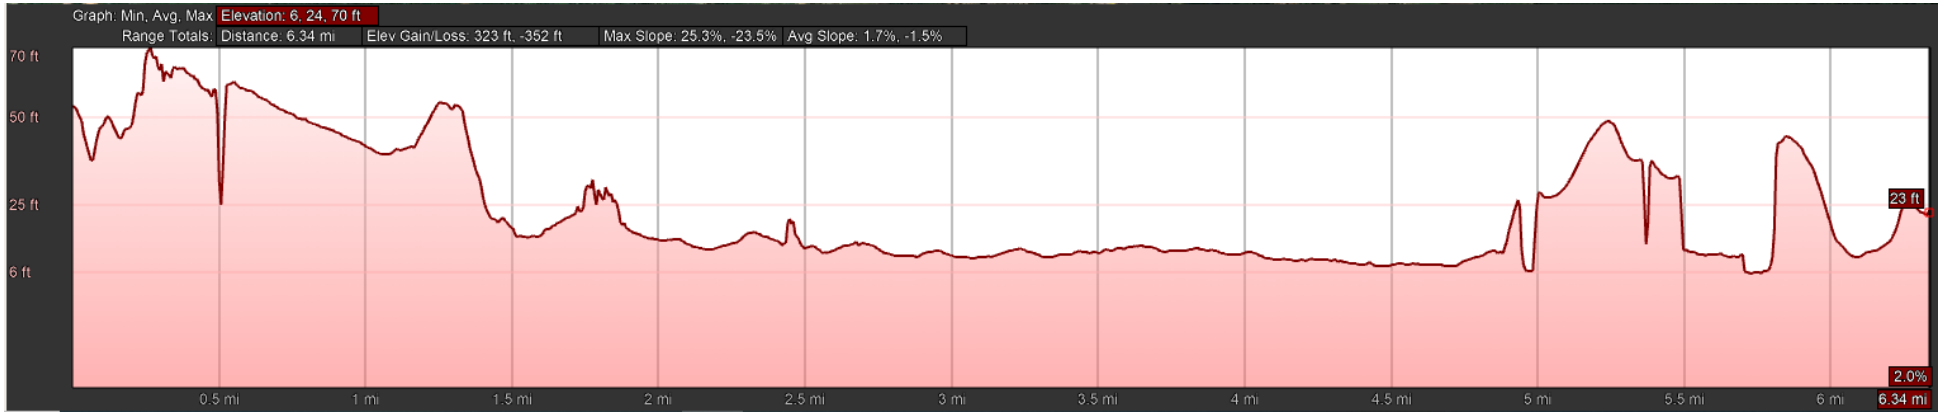

# 2021 Circle The Bay Route Map

This is not a closed course, please watch for vehicles

Actual aid station placement may be shifted on the route.

# Elevation Profiles

Estimated from Google Earth

## Leg 1

## Leg 2: