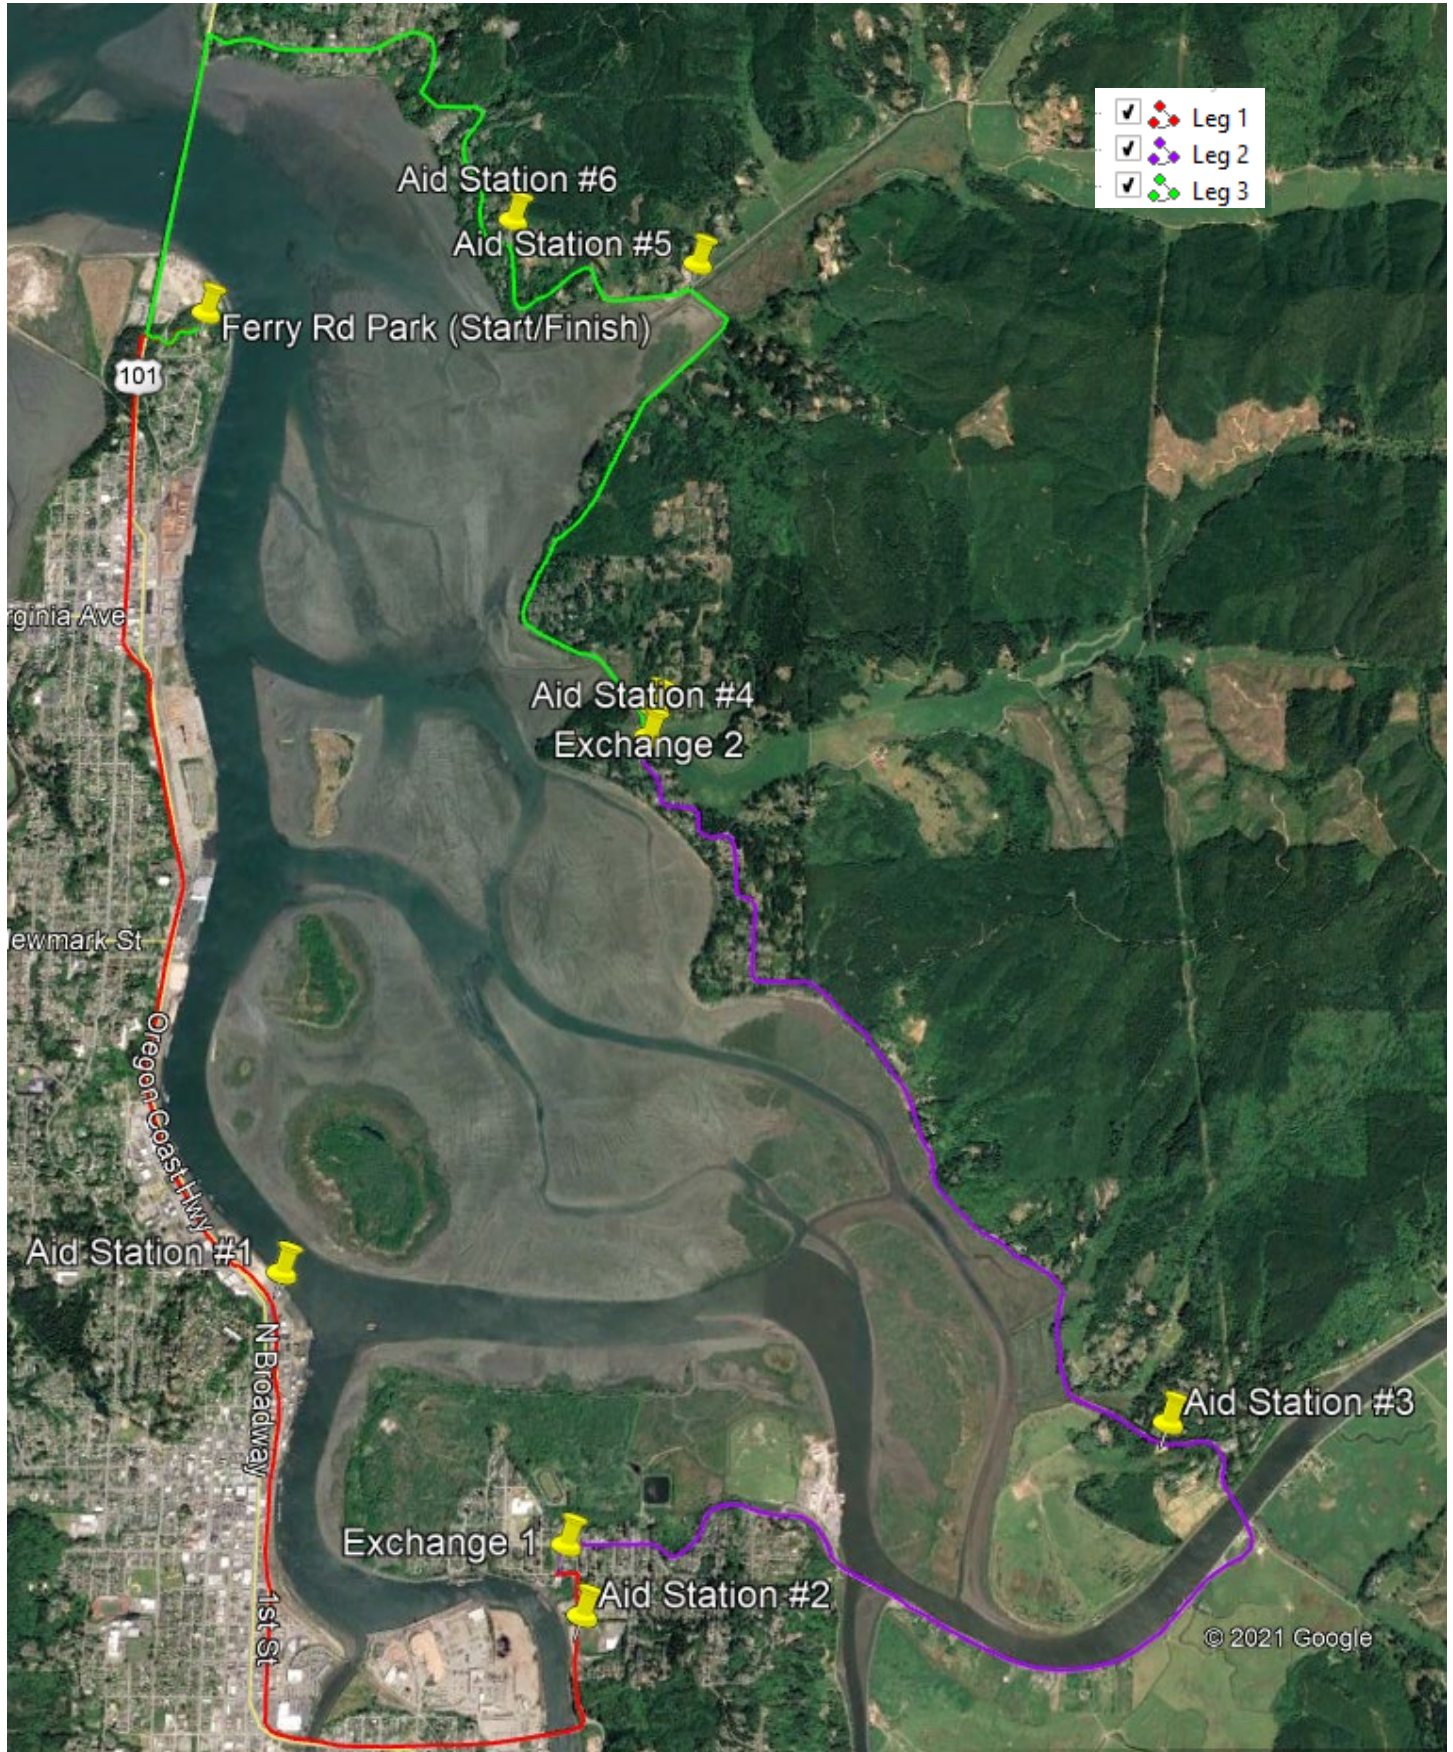

# 2021 Circle The Bay Route Map

This is not a closed course, please watch for vehicles

Actual aid station placement may be shifted on the route.

# Elevation Profiles

Estimated from Google Earth

## Leg 2:

## Leg 3: