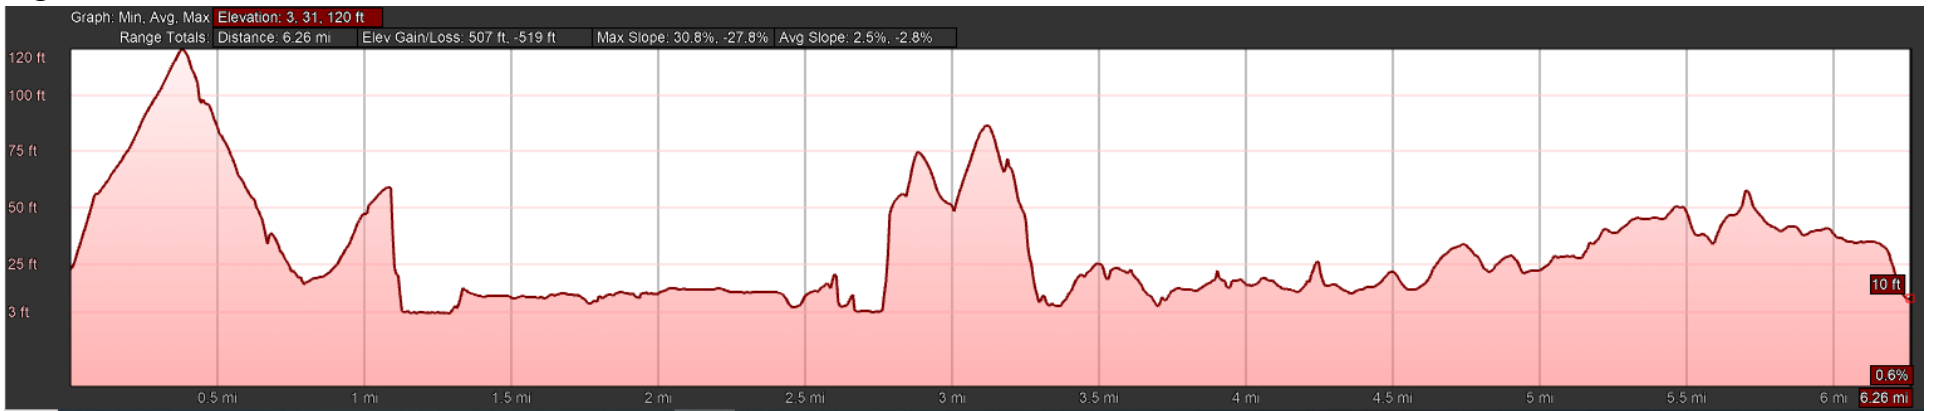

# 2021 Circle The Bay Route Map

This is not a closed course, please watch for vehicles

Actual aid station placement may be shifted on the route.

# Elevation Profiles

Estimated from Google Earth

## Leg 1

## Leg 2: